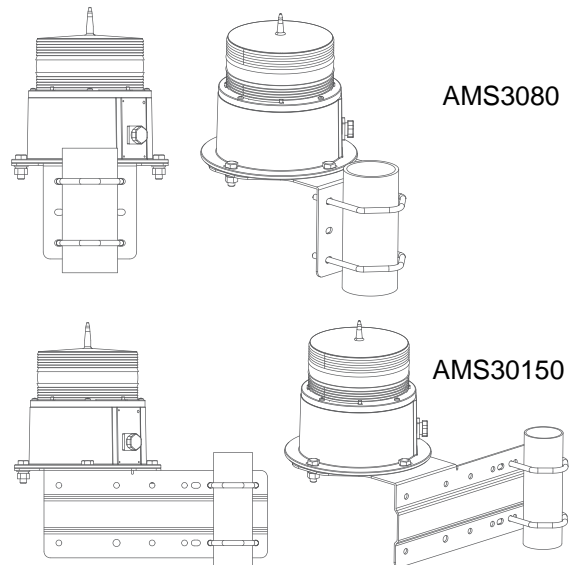

Installation