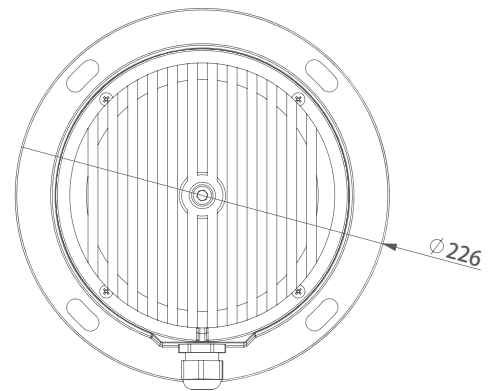

## Specifications

LIGHT OUT-PUT	
Peak Intensity	2000 Candela
Vertical Divergence	-1° 950cd, Centering at 0.5°
Horizontal out-put	360 Degree
LED Color	Red
LED Lifespan	100,000 Hours
OPERATION	
Flash Pattern	Steady-burning or flashing
POWER SUPPLY	
Input voltage	110VAC - 220VAC 48VDC-60VDC
Frequency	50Hz - 60Hz
Rated consumption	35W in steady mode
MECHANICAL STRUCTURE	
Lens	Polycarbonate, UV Stabilize
Body	Die-casting Aluminum
Water-proof	IP67
Weight	5 KG
Temperature Range	-40 - +55
Relative humidity	100% with condensation
Dimensions	210mm H, 226mm Diameter
Warranty	5 years
Optional	Available with built-in photo sensor Available with built-in Alarm relay