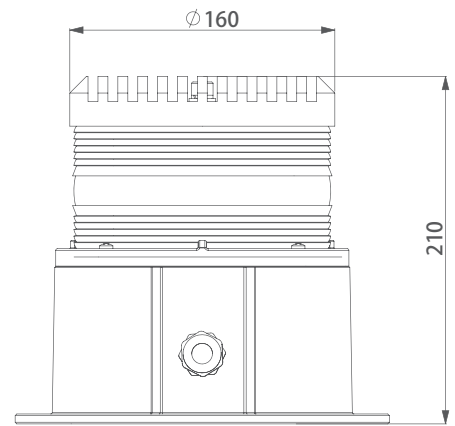

## Specifications

LIGHT OUT-PUT	
Peak Intensity	2000 Candela
Vertical Divergence	-1° 950cd, Centering at 0.5°
Horizontal out-put	360 Degree
LED Color	Red
LED Lifespan	100,000 Hours
OPERATION	
Flash Pattern	Steady-burning or flashing
POWER SUPPLY	
Input voltage	110VAC - 220VAC 48VDC-60VDC
Frequency	50Hz - 60Hz
Rated consumption	35W in steady mode
MECHANICAL STRUCTURE	
Lens	Polycarbonate, UV Stabilize
Body	Die-casting Aluminum
Water-proof	IP67
Weight	5 KG
Temperature Range	-40 - +55
Relative humidity	100% with condensation
Dimensions	210mm H, 226mm Diameter
Warranty	5 years
Optional	Available with built-in photo sensor Available with built-in Alarm relay